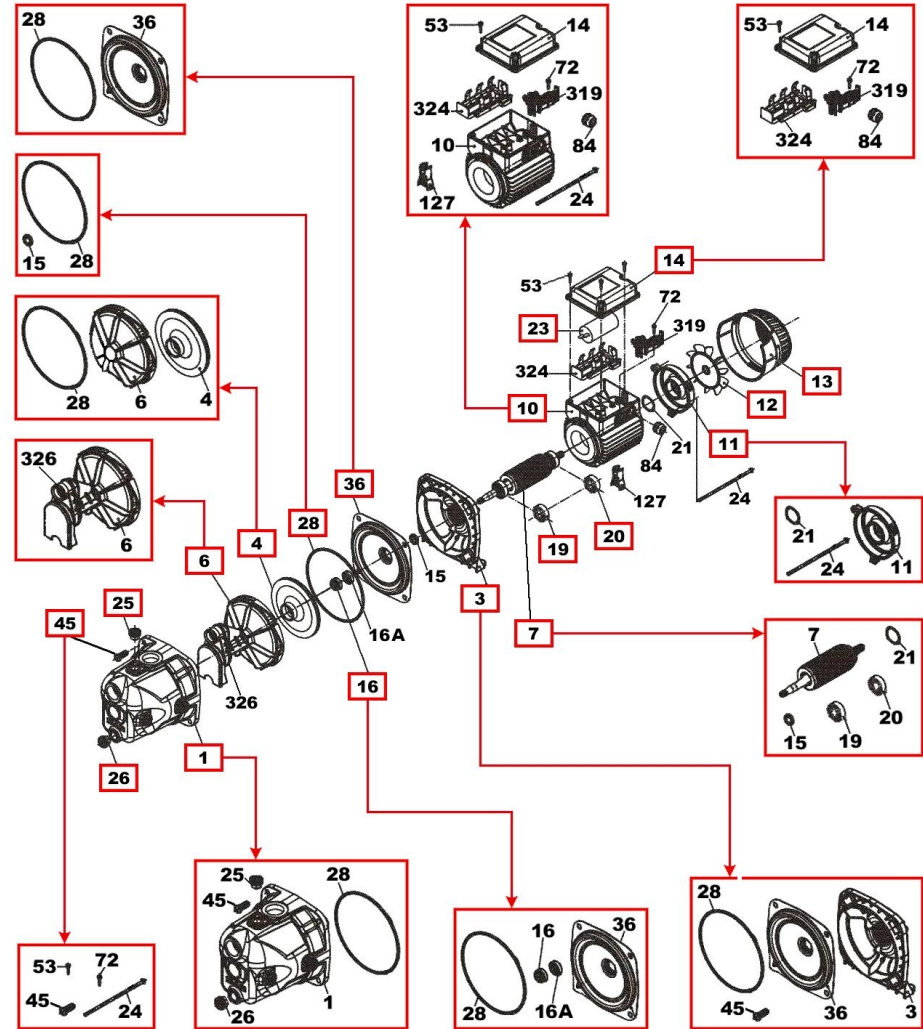

**Pump Model - version**

JET 62 M - N.2. - -

Company Name  
Contact  
Telephone  
FAX  
E-Mail address

Receiver

From

Serial Number

Attention: check the correspondence  
with the serial number of the pump.

JET 62 M - N.2. - - @ 102660000\_d

JET 62 M @ 102660000

Item	Quant	Item no.	Description	Unit pr.
1	1	R00004000	PUMP BODY	On req.
13	1	R00004183	FAN GUARD	On req.
12	1	R00004002	FAN	On req.
3	1	R00004003	SUPPORT	On req.
7	1	R00005184	MOTOR SHAFT	On req.
28	1	R00004187	OR	On req.
45	1	R00005185	NUTS AND BOLTS	On req.
19	1	R00005129	FRONT BEARING	On req.
20	1	R00005112	REAR BEARING	On req.
23	1	R00004009	CAPACITOR	On req.
4	1	R00004010	IMPELLER	On req.
11	1	R00004011	MOTOR COVER	On req.
10	1	R00005173	MOTOR	On req.
6	1	R00004013	DIFFUSER ASSEMBLY	On req.
16	1	R00004547	SEAL	On req.
14	1	R00004811	TERMINAL BOARD	On req.
36	1	R00004016	MECHANICAL SEAL COVER	On req.
25	1	R00004017	LOAD PLUG	On req.
26	1	R00004018	DISCHARGE PLUG	On req.